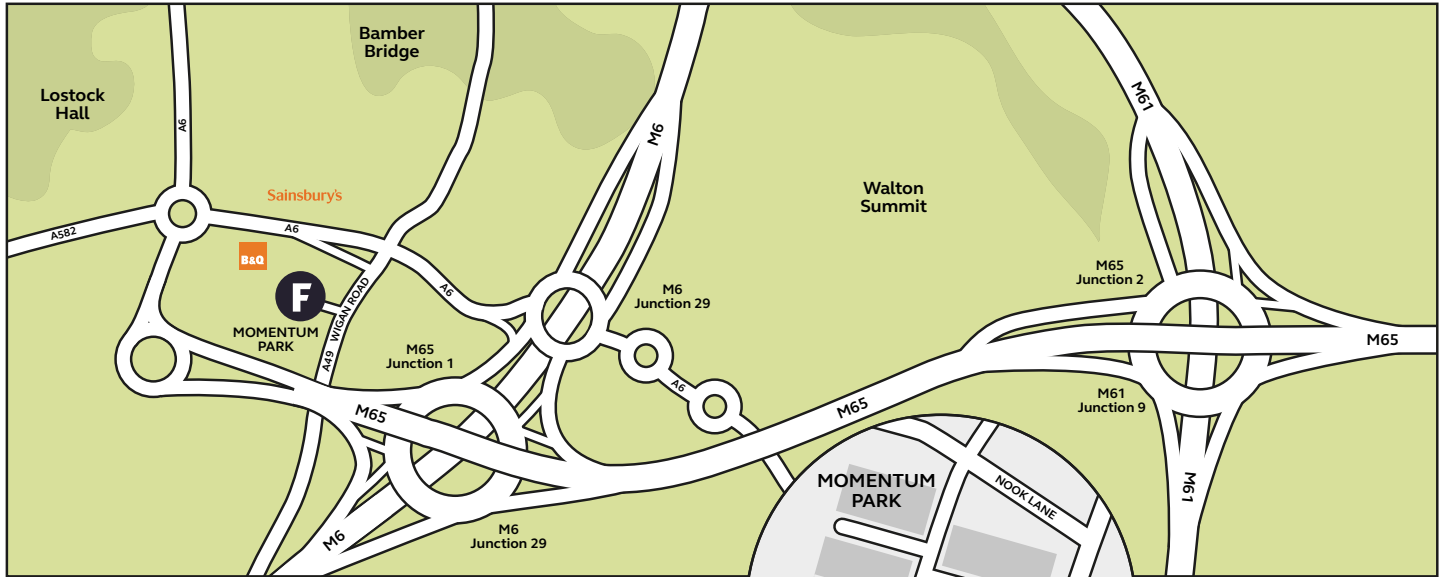

Forepoint® DIRECTIONS

Studio 15, Momentum Business Park, Momentum Place, Preston PR5 6EF

For satellite navigation purposes, please use PR5 6AS. We are then located off Nook Lane, off the A49

Nearest stations

- Bamber Bridge (0.7 mi)
- Lostock Hall (0.8 mi)
- Leyland (1.6 mi)